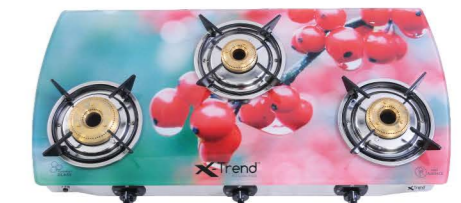

X-Trend™

Making Home Trendy

LPG GLASS COOK TOPS

*Great Value...
Amazing Range...*

X-Trend™

Making Home Trendy

LPG GLASS COOK TOPS

XT-101 2Burner

XT-101 3Burner

XT-103 4Burner

XT-102 2Burner/ Orange

XT-102 2Burner/ Water & Flower

XT-102 2Burner/ Red Berry

XT-102 3Burner/ Orange

XT-102 3Burner/ Water & Flower

XT-102 3Burner/ Red Berry

XT-101

- Toughened Glass Top
- Stainless Steel Body
- Auto Ignition
- Blue-flame Control
- Japanese Technology
- Energy Saver
- Tornado Burner

XT-102

- Toughened Glass Top
- Stainless Steel Body
- Auto Ignition
- Blue-flame
- Energy Saver
- Jumbo Burner (Heavy)
- Elegant Look
- Easy Clean